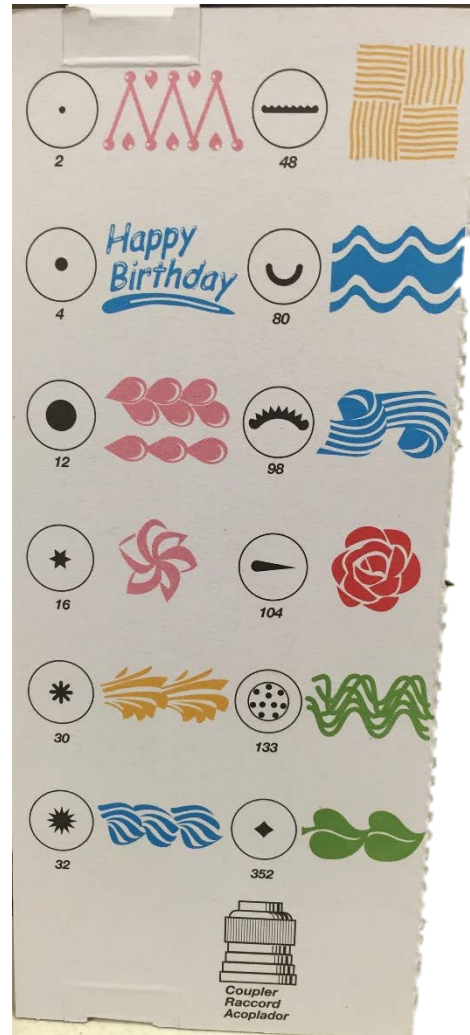

Ateco 14-Piece Cake Decorating Set

- Kit includes 12 stainless steel frosting tips, one plastic coupler, and the plastic storage box
- Decorating bag is **not** included
- Hand wash only

Ateco 14-Piece Cake Decorating Set

- Kit includes 12 stainless steel frosting tips, one plastic coupler, and the plastic storage box
- Decorating bag is **not** included
- Hand wash only

Wilton Crown Pan

Treat your little princess (or prince) like royalty at their next celebration! This majestic crown cake is a fun way to honor both kids and adults alike—perfect for birthdays, school parties, Mother's and Father's Day, more!

- Takes one standard mix
- Quality anodized aluminum construction
- Measures 14-1/4 by 10-1/2 by 2 inches
- Hand wash only

Wilton Thomas Cake Pan

- Aluminum baking pan
- Instructions for frosting are available at Wilton.com
- Dimensions are 9.75in by 13.25in by 2in
- Hand wash only

Wilton Iridescent! Tree Pan

- Quality anodized aluminum construction
- Measures 14 x 10 x 2 inches
- One-mix pan
- Hand wash only

Wilton Jack-O-Lantern Cookie Treat Pan

- Just press cookie dough into pan, insert cookie stick, then bake, cool and decorate
- Great for adding fun shapes to other goodies like rice cereal treats and candy pops.
- Six-cavity pan, each cavity measures 3 1/4 x 3 1/4 x 1/4 in. deep.
- Aluminum.
- Hand wash only