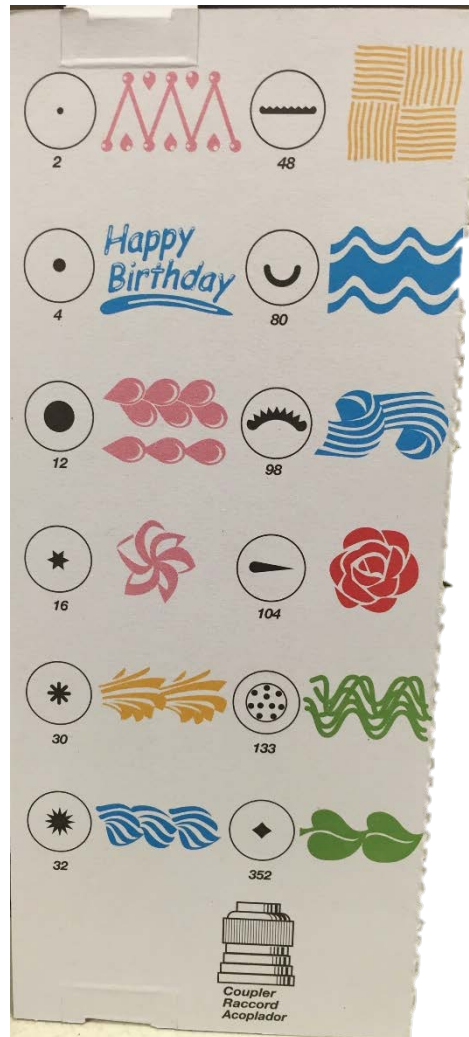

Ateco 14-Piece Cake Decorating Set

- Kit includes 12 stainless steel frosting tips, one plastic coupler, and the plastic storage box
- Decorating bag is **not** included
- Hand wash only

Ateco 14-Piece Cake Decorating Set

- Kit includes 12 stainless steel frosting tips, one plastic coupler, and the plastic storage box
- Decorating bag is **not** included
- Hand wash only

Wilton Crown Pan

Treat your little princess (or prince) like royalty at their next celebration! This majestic crown cake is a fun way to honor both kids and adults alike—perfect for birthdays, school parties, Mother's and Father's Day, more!

- Takes one standard mix
- Quality anodized aluminum construction
- Measures 14-1/4 by 10-1/2 by 2 inches
- Hand wash only

Wilton Thomas Cake Pan

- Aluminum baking pan
- Instructions for frosting are available at Wilton.com
- Dimensions are 9.75in by 13.25in by 2in
- Hand wash only

Wilton Iridescent! Tree Pan

- Quality anodized aluminum construction
- Measures 14 x 10 x 2 inches
- One-mix pan
- Hand wash only

Wilton Jack-O-Lantern Cookie Treat Pan

- Just press cookie dough into pan, insert cookie stick, then bake, cool and decorate
- Great for adding fun shapes to other goodies like rice cereal treats and candy pops.
- Six-cavity pan, each cavity measures 3 1/4 x 3 1/4 x 1/4 in. deep.
- Aluminum.
- Hand wash only