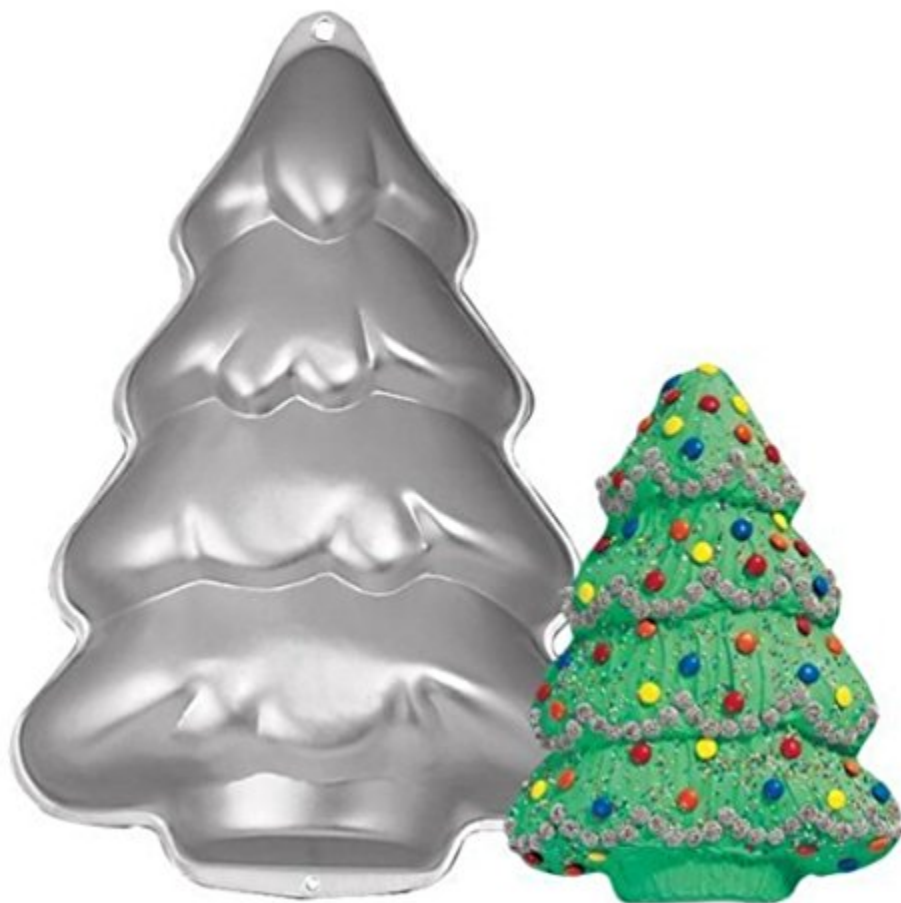

Wilton Decorated Egg Pan

- Great for molded desserts as well as cakes.
- One-mix pan
- approx. 9 x 11 x 3 1/2 in. deep.
- Aluminum
- Hand wash only.

#67

Wilton Ice Cream Cone Pan

- Quality anodized aluminum construction
- Measures 13-3/4 by 9-1/4 by 2 inches
- One-mix pan
- Hand wash only

Wilton Iridescent! Tree Pan

- Quality anodized aluminum construction
- Measures 14 x 10 x 2 inches
- One-mix pan
- Hand wash only

Wilton Jack-O-Lantern Cookie Treat Pan

- Just press cookie dough into pan, insert cookie stick, then bake, cool and decorate
- Great for adding fun shapes to other goodies like rice cereal treats and candy pops.
- Six-cavity pan, each cavity measures 3 1/4 x 3 1/4 x 1/4 in. deep.
- Aluminum.
- Hand wash only